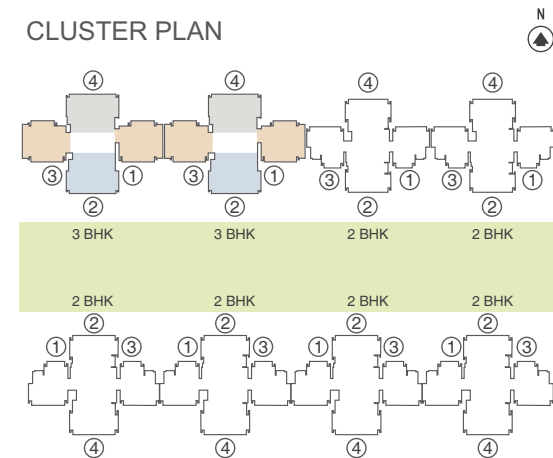

CLUSTER PLAN