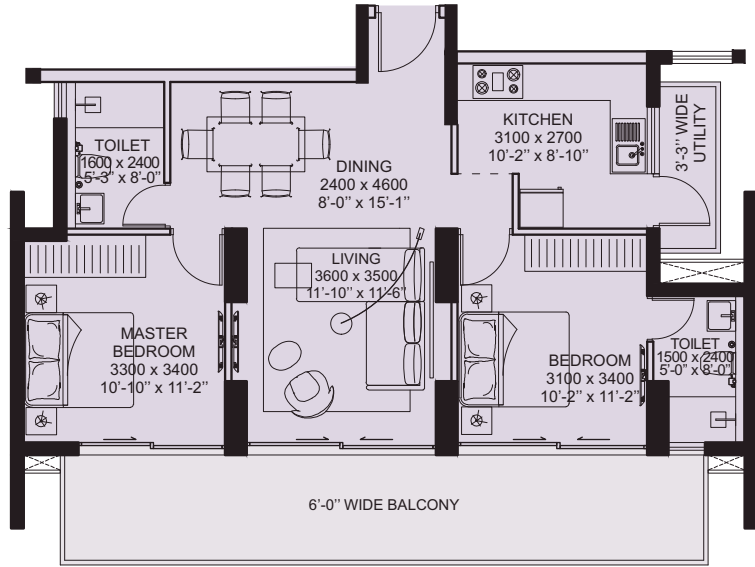

UNIT PLANNING

DUAL ASPECT | MAXIMISE LANDSCAPE VIEWS

100% NATURAL VENTILATED | CROSS VENTILATION

UNIT PLANNING

2 BHK

Area: 1275 sq.ft.

Area: 1325 sq.ft.

CLUSTER PLAN

TOWER PLAN

UNIT PLANNING

3 BHK

Area: 1785 sq.ft.

Area: 1765 sq.ft.

UNIT PLANNING

3 BHK

Area: 1998 sq.ft.