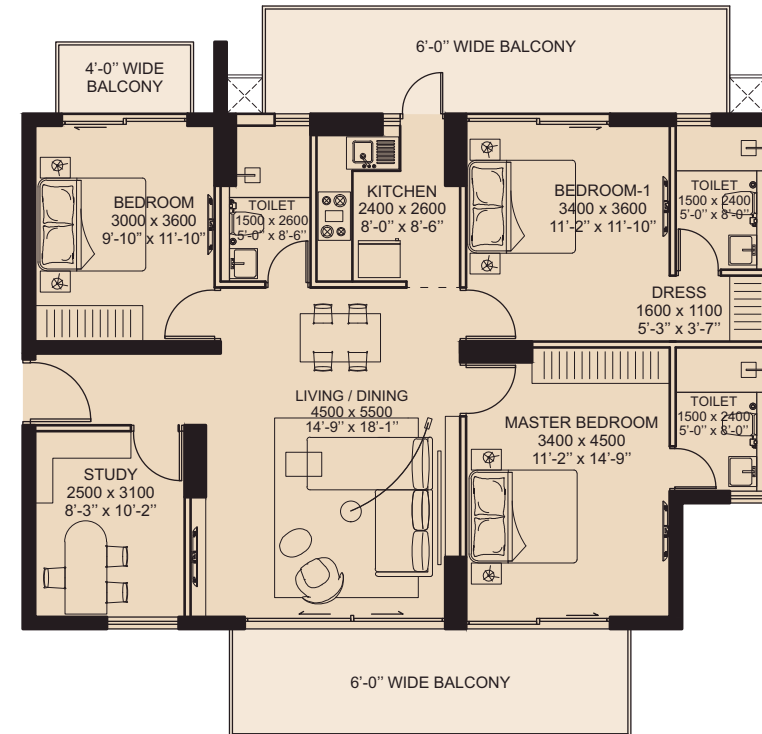

UNIT PLANNING

DUAL ASPECT | MAXIMISE LANDSCAPE VIEWS

100% NATURAL VENTILATED | CROSS VENTILATION

UNIT PLANNING

2 BHK

Area: 1275 sq.ft.

Area: 1325 sq.ft.

CLUSTER PLAN

TOWER PLAN

UNIT PLANNING

3 BHK

Area: 1785 sq.ft.

Area: 1765 sq.ft.

UNIT PLANNING

3 BHK

Area: 1998 sq.ft.