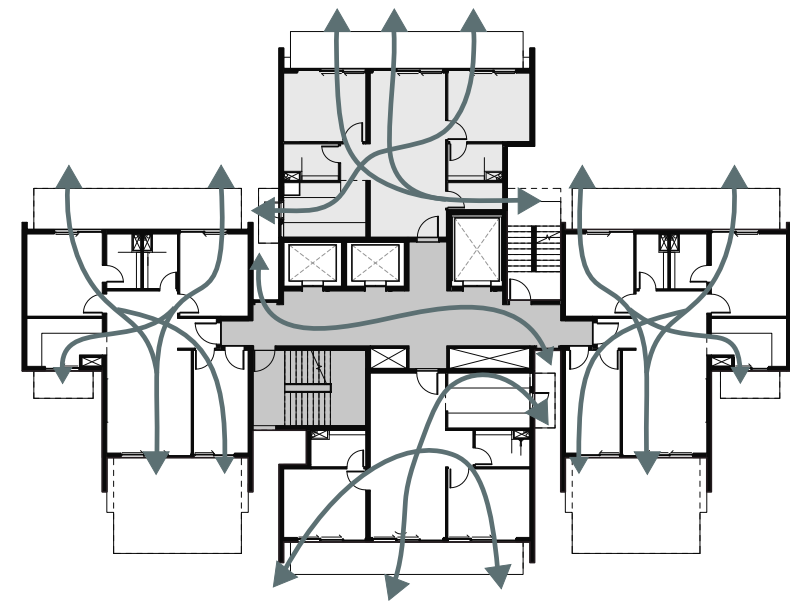

arête
LUXURY PARK RESIDENCES

S O U T H G U R G A O N

SOHNA ROAD, GURGAON

SOHNA ROAD, GURGAON

LEGENDS

- A TOWER A
- B TOWER B
- C TOWER C
- D TOWER D
- E TOWER E
- F TOWER F
- G TOWER G
- H TOWER H
- I BLOCK I (CLUBHOUSE)
- J BLOCK J (RETAIL KIOSK)
- K MAIN ENTRANCE
- L ESS | HSD
- M SPORTS & WELLNESS
- N GARDENS
- O PLAYGROUND
- P EXIT

UNIT PLANNING

DUAL ASPECT | MAXIMISE LANDSCAPE VIEWS

100% NATURAL VENTILATED | CROSS VENTILATION

UNIT PLANNING

2 BHK

Area: 1275 sq.ft.

Area: 1325 sq.ft.

CLUSTER PLAN

TOWER PLAN

UNIT PLANNING

3 BHK

Area: 1785 sq.ft.

Area: 1765 sq.ft.

UNIT PLANNING

3 BHK

Area: 1998 sq.ft.