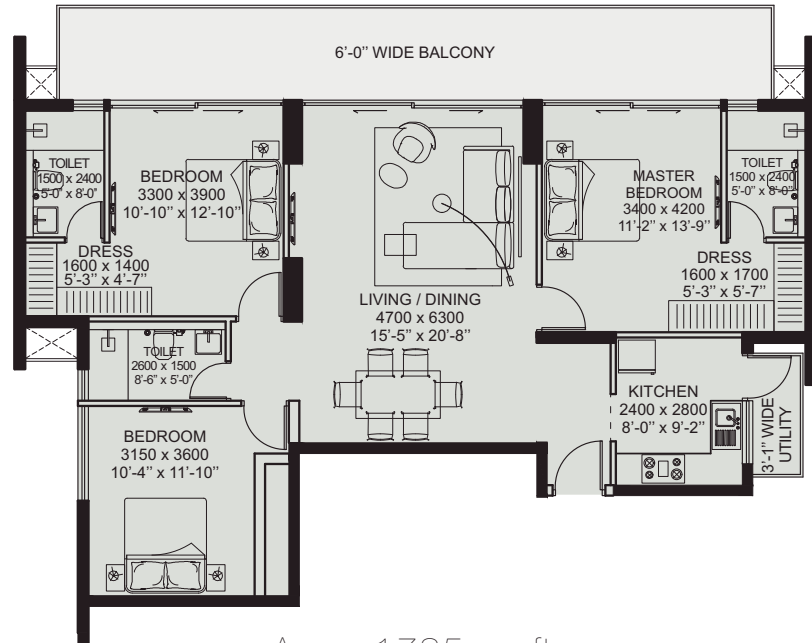

UNIT PLANNING

DUAL ASPECT | MAXIMISE LANDSCAPE VIEWS

100% NATURAL VENTILATED | CROSS VENTILATION

UNIT PLANNING

2 BHK

Area: 1275 sq.ft.

Area: 1325 sq.ft.

CLUSTER PLAN

TOWER PLAN

UNIT PLANNING

3 BHK

Area: 1785 sq.ft.

Area: 1765 sq.ft.

UNIT PLANNING

3 BHK

Area: 1998 sq.ft.