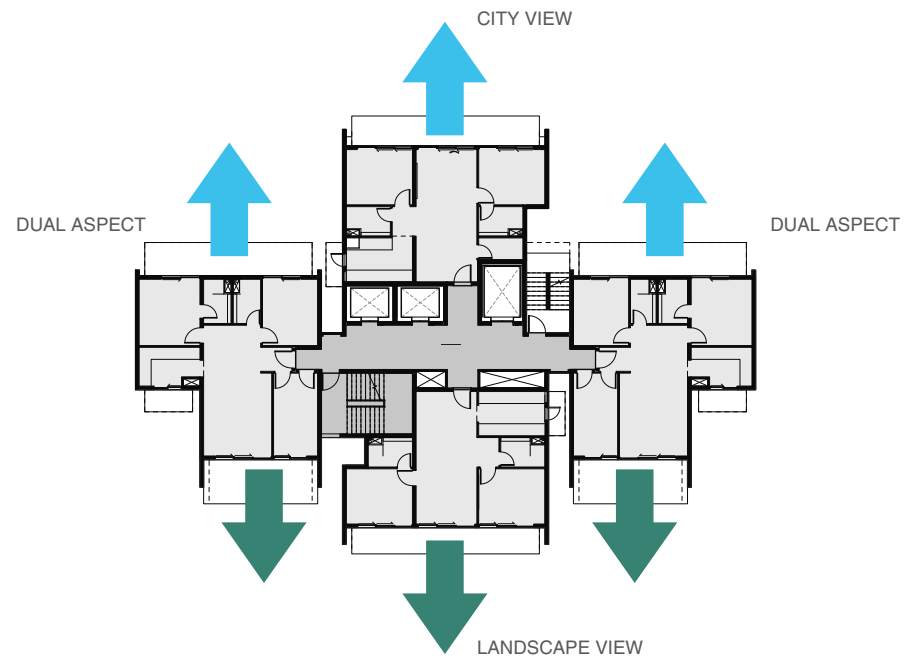

arête
LUXURY PARK RESIDENCES

S O U T H G U R G A O N

SOHNA ROAD, GURGAON

SOHNA ROAD, GURGAON

LEGENDS

- A TOWER A
- B TOWER B
- C TOWER C
- D TOWER D
- E TOWER E
- F TOWER F
- G TOWER G
- H TOWER H
- I BLOCK I (CLUBHOUSE)
- J BLOCK J (RETAIL KIOSK)
- K MAIN ENTRANCE
- L ESS | HSD
- M SPORTS & WELLNESS
- N GARDENS
- O PLAYGROUND
- P EXIT

UNIT PLANNING

DUAL ASPECT | MAXIMISE LANDSCAPE VIEWS

100% NATURAL VENTILATED | CROSS VENTILATION

UNIT PLANNING

2 BHK

Area: 1275 sq.ft.

Area: 1325 sq.ft.

CLUSTER PLAN

TOWER PLAN

UNIT PLANNING

3 BHK

Area: 1785 sq.ft.

Area: 1765 sq.ft.

UNIT PLANNING

3 BHK

Area: 1998 sq.ft.