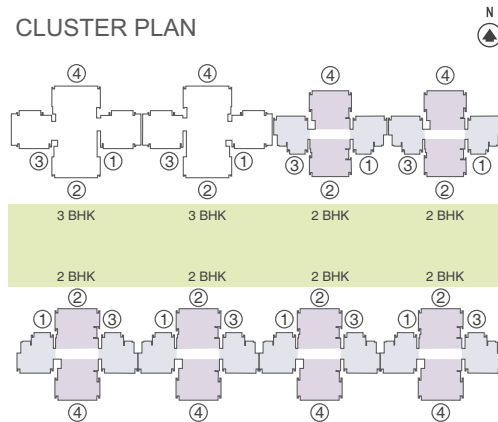

arête
LUXURY PARK RESIDENCES

S O U T H G U R G A O N

SOHNA ROAD, GURGAON

SOHNA ROAD, GURGAON

LEGENDS

- A TOWER A
- B TOWER B
- C TOWER C
- D TOWER D
- E TOWER E
- F TOWER F
- G TOWER G
- H TOWER H
- I BLOCK I (CLUBHOUSE)
- J BLOCK J (RETAIL KIOSK)
- K MAIN ENTRANCE
- L ESS | HSD
- M SPORTS & WELLNESS
- N GARDENS
- O PLAYGROUND
- P EXIT

UNIT PLANNING

DUAL ASPECT | MAXIMISE LANDSCAPE VIEWS

100% NATURAL VENTILATED | CROSS VENTILATION

UNIT PLANNING

2 BHK

Area: 1275 sq.ft.

Area: 1325 sq.ft.

CLUSTER PLAN

TOWER PLAN

UNIT PLANNING

3 BHK

Area: 1785 sq.ft.

Area: 1765 sq.ft.

UNIT PLANNING

3 BHK

Area: 1998 sq.ft.