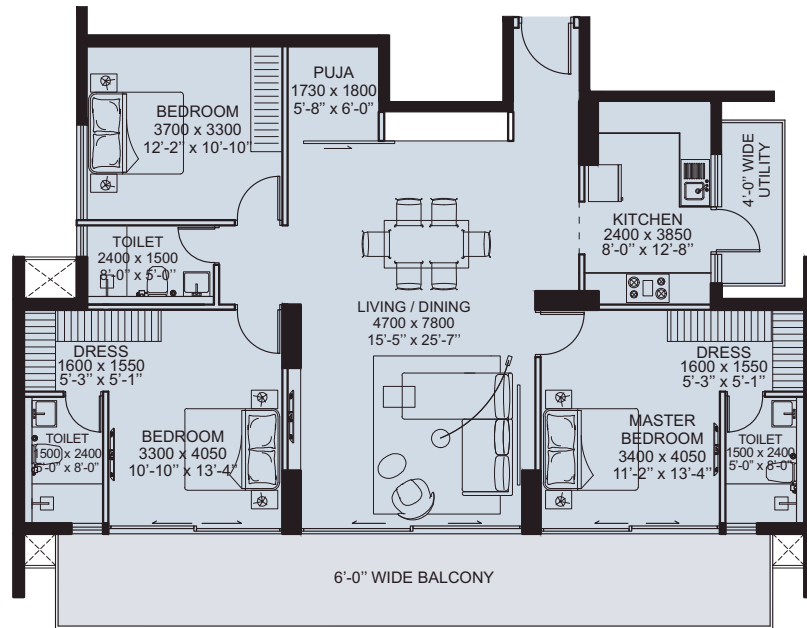

UNIT PLANNING

DUAL ASPECT | MAXIMISE LANDSCAPE VIEWS

100% NATURAL VENTILATED | CROSS VENTILATION

UNIT PLANNING

2 BHK

Area: 1275 sq.ft.

Area: 1325 sq.ft.

CLUSTER PLAN

TOWER PLAN

UNIT PLANNING

3 BHK

Area: 1785 sq.ft.

Area: 1765 sq.ft.

UNIT PLANNING

3 BHK

Area: 1998 sq.ft.