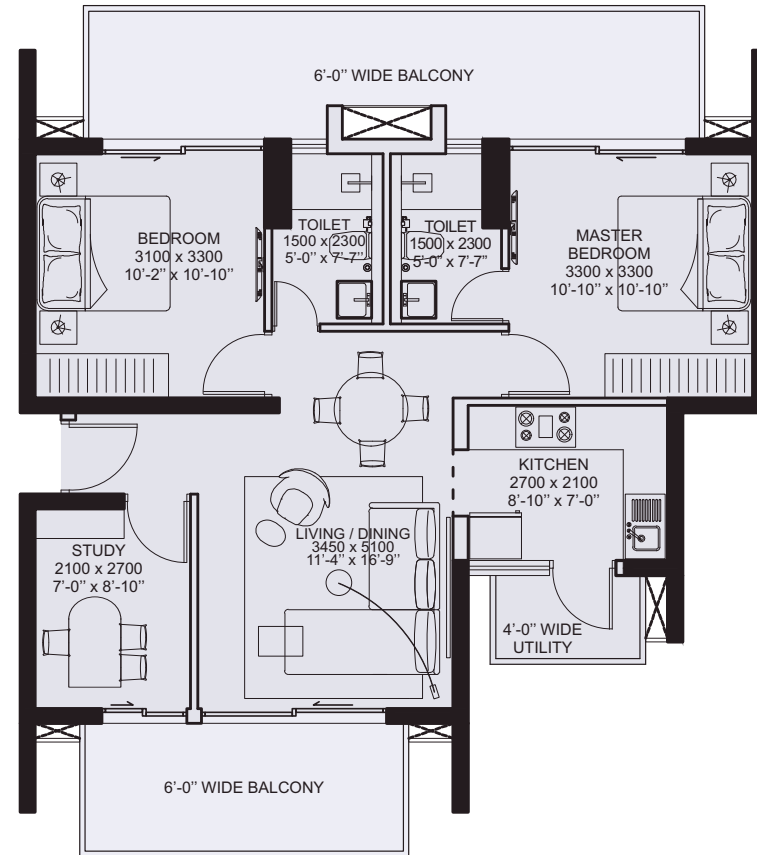

arête
LUXURY PARK RESIDENCES

S O U T H G U R G A O N

SOHNA ROAD, GURGAON

SOHNA ROAD, GURGAON

LEGENDS

- A TOWER A
- B TOWER B
- C TOWER C
- D TOWER D
- E TOWER E
- F TOWER F
- G TOWER G
- H TOWER H
- I BLOCK I (CLUBHOUSE)
- J BLOCK J (RETAIL KIOSK)
- K MAIN ENTRANCE
- L ESS | HSD
- M SPORTS & WELLNESS
- N GARDENS
- O PLAYGROUND
- P EXIT

UNIT PLANNING

DUAL ASPECT | MAXIMISE LANDSCAPE VIEWS

100% NATURAL VENTILATED | CROSS VENTILATION

UNIT PLANNING

2 BHK

Area: 1275 sq.ft.

Area: 1325 sq.ft.

CLUSTER PLAN

TOWER PLAN

UNIT PLANNING

3 BHK

Area: 1785 sq.ft.

Area: 1765 sq.ft.

UNIT PLANNING

3 BHK

Area: 1998 sq.ft.