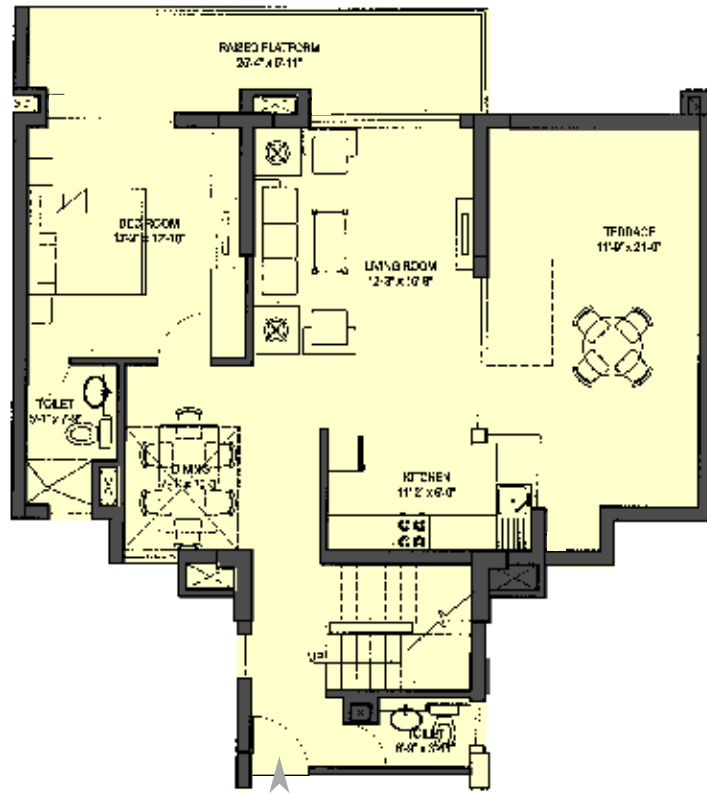

DUPLEX APARTMENT

2 BHK

Size - 2516 sq.ft.
LOWER FLOOR

DUPLEX APARTMENT

2 BHK

Size - 2516 sq.ft.
UPPER FLOOR

DUPLEX APARTMENT

1 BHK

Size - 2746 sq.ft.
LOWER FLOOR

DUPLEX APARTMENT

2 BHK

Size - 2746 sq. ft.
UPPER FLOOR

DUPLEX APARTMENT

3 BHK

Size - 2752 sq.ft.
LOWER FLOOR

DUPLEX APARTMENT

3 BHK

Size - 2752 sq.ft.
UPPER FLOOR

DUPLEX APARTMENT

1 BHK

Size - 2782 sq.ft.
LOWER FLOOR

DUPLEX APARTMENT

2 BHK

Size - 2782 sq.ft.
UPPER FLOOR