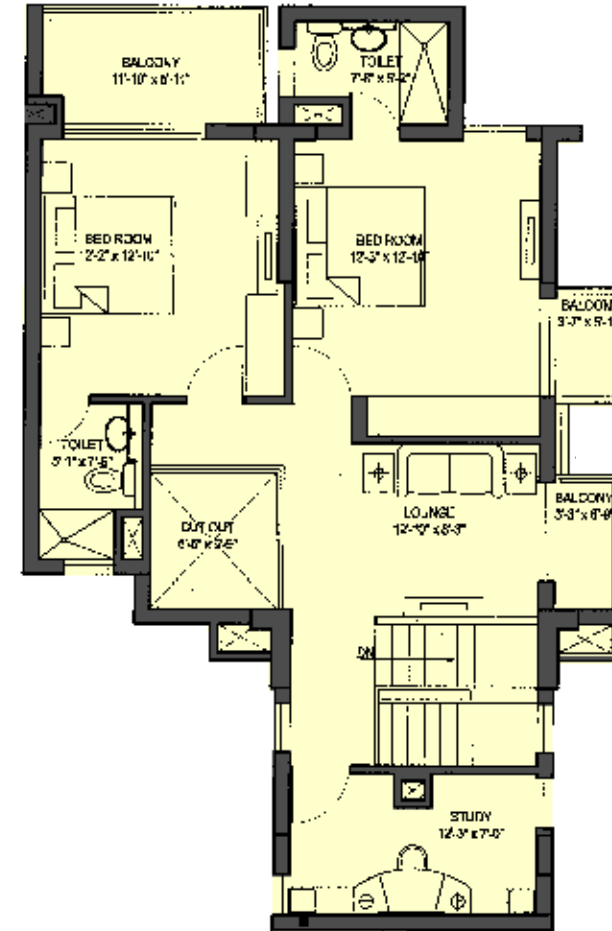

ILD GREENS

Entrance Forecourt
 Plaza & Shopping Centre
 The Boulevard
 Nursery School
 Green Thread (Nature Walks & Fitness Trail)
 Landscaped Tot-Lot & Garden Club
 Swimming Pool, Party Lawns

2 Bedroom Homes - Circular - South
 3 Bedroom Homes - Circular - South
 3 Bedroom & 3/4 Bedroom + Study - South
 3 Bedroom Study - North
 2 Bedroom Homes - North
 Independent Floors

DUPLEX APARTMENT

2 BHK

Size - 2516 sq.ft.
LOWER FLOOR

DUPLEX APARTMENT

2 BHK

Size - 2516 sq.ft.
UPPER FLOOR

DUPLEX APARTMENT

1 BHK

Size - 2746 sq.ft.
LOWER FLOOR

DUPLEX APARTMENT

2 BHK

Size - 2746 sq. ft.
UPPER FLOOR

DUPLEX APARTMENT

3 BHK

Size - 2752 sq.ft.
LOWER FLOOR

DUPLEX APARTMENT

3 BHK

Size - 2752 sq.ft.
UPPER FLOOR

DUPLEX APARTMENT

1 BHK

Size - 2782 sq.ft.
LOWER FLOOR

DUPLEX APARTMENT

2 BHK

Size - 2782 sq.ft.
UPPER FLOOR