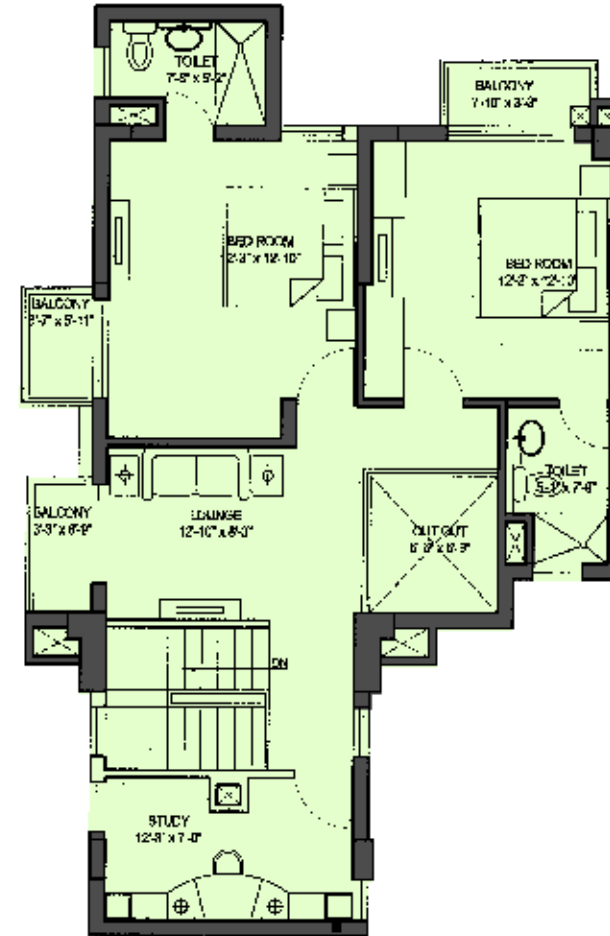

ILD GREENS

Entrance Forecourt
 Plaza & Shopping Centre
 The Boulevard
 Nursery School
 Green Thread (Nature Walks & Fitness Trail)
 Landscaped Tot-Lot & Garden Club
 Swimming Pool, Party Lawns

2 Bedroom Homes - Circular - South
 3 Bedroom Homes - Circular - South
 3 Bedroom & 3/4 Bedroom + Study - South
 3 Bedroom Study - North
 2 Bedroom Homes - North
 Independent Floors

DUPLEX APARTMENT

2 BHK

Size - 2516 sq.ft.
LOWER FLOOR

DUPLEX APARTMENT

2 BHK

Size - 2516 sq.ft.
UPPER FLOOR

DUPLEX APARTMENT

1 BHK

Size - 2746 sq.ft.
LOWER FLOOR

DUPLEX APARTMENT

2 BHK

Size - 2746 sq. ft.
UPPER FLOOR

DUPLEX APARTMENT

3 BHK

Size - 2752 sq.ft.
LOWER FLOOR

DUPLEX APARTMENT

3 BHK

Size - 2752 sq.ft.
UPPER FLOOR

DUPLEX APARTMENT

1 BHK

Size - 2782 sq.ft.
LOWER FLOOR

DUPLEX APARTMENT

2 BHK

Size - 2782 sq.ft.
UPPER FLOOR