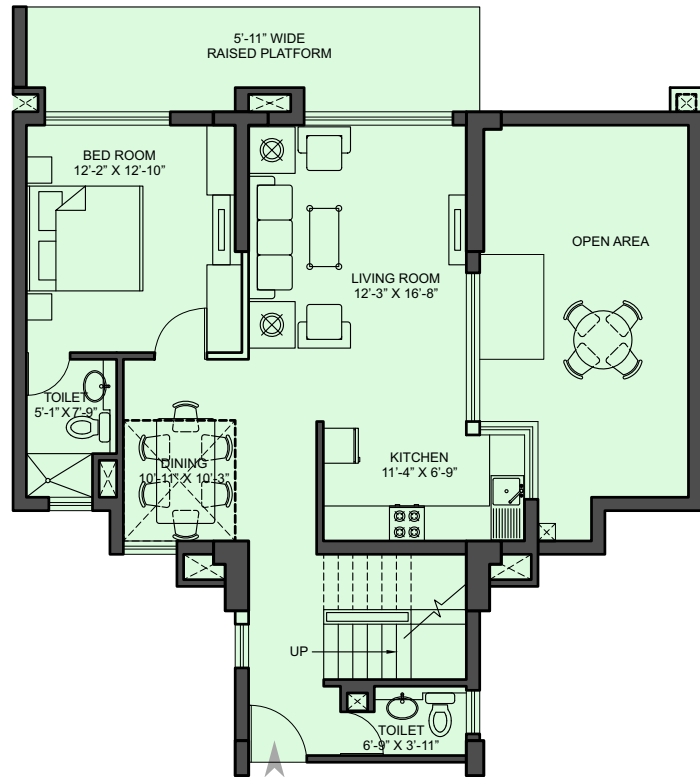

DUPLEX APARTMENT

2 BHK

Size - 2516 sq.ft.
LOWER FLOOR

DUPLEX APARTMENT

2 BHK

Size - 2516 sq.ft.
UPPER FLOOR

DUPLEX APARTMENT

1 BHK

Size - 2746 sq.ft.
LOWER FLOOR

DUPLEX APARTMENT

2 BHK

Size - 2746 sq. ft.
UPPER FLOOR

DUPLEX APARTMENT

3 BHK

Size - 2752 sq.ft.
LOWER FLOOR

DUPLEX APARTMENT

3 BHK

Size - 2752 sq.ft.
UPPER FLOOR

DUPLEX APARTMENT

1 BHK

Size - 2782 sq.ft.
LOWER FLOOR

DUPLEX APARTMENT

2 BHK

Size - 2782 sq.ft.
UPPER FLOOR

DUPLEX APARTMENT

1 BHK

Size - 2762 sq.ft.
LOWER LEVEL

DUPLEX APARTMENT

2 BHK

Size - 2762 sq.ft.
UPPER LEVEL

PENTHOUSE
3 BHK

Size - 3472 sq.ft.
LOWER LEVEL