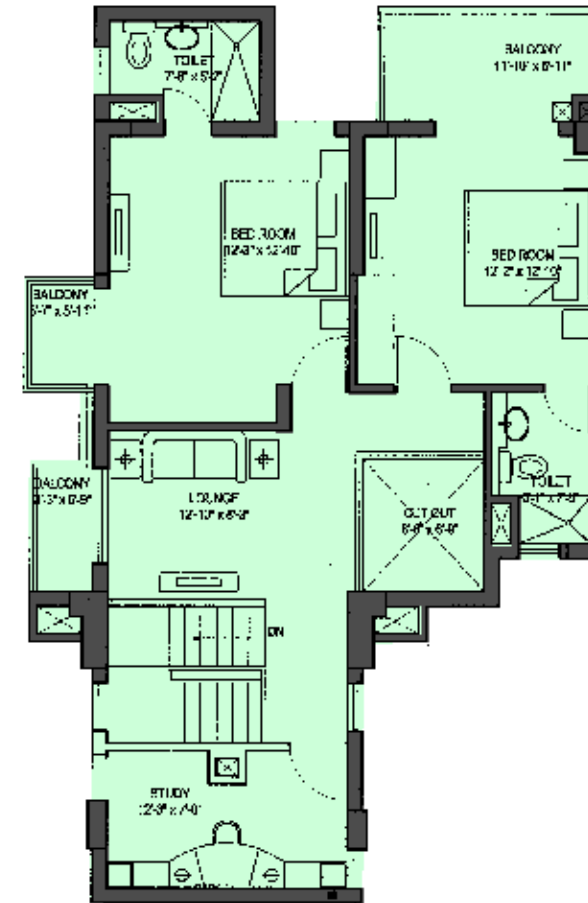

DUPLEX APARTMENT

2 BHK

Size - 2516 sq.ft.
LOWER FLOOR

DUPLEX APARTMENT

2 BHK

Size - 2516 sq.ft.
UPPER FLOOR

DUPLEX APARTMENT

1 BHK

Size - 2746 sq.ft.
LOWER FLOOR

DUPLEX APARTMENT

2 BHK

Size - 2746 sq. ft.
UPPER FLOOR

DUPLEX APARTMENT

3 BHK

Size - 2752 sq.ft.
LOWER FLOOR

DUPLEX APARTMENT

3 BHK

Size - 2752 sq.ft.
UPPER FLOOR

DUPLEX APARTMENT

1 BHK

Size - 2782 sq.ft.
LOWER FLOOR

DUPLEX APARTMENT

2 BHK

Size - 2782 sq.ft.
UPPER FLOOR

DUPLEX APARTMENT

1 BHK

Size - 2762 sq.ft.
LOWER LEVEL

DUPLEX APARTMENT

2 BHK

Size - 2762 sq.ft.
UPPER LEVEL

PENTHOUSE
3 BHK

Size - 3472 sq.ft.
LOWER LEVEL