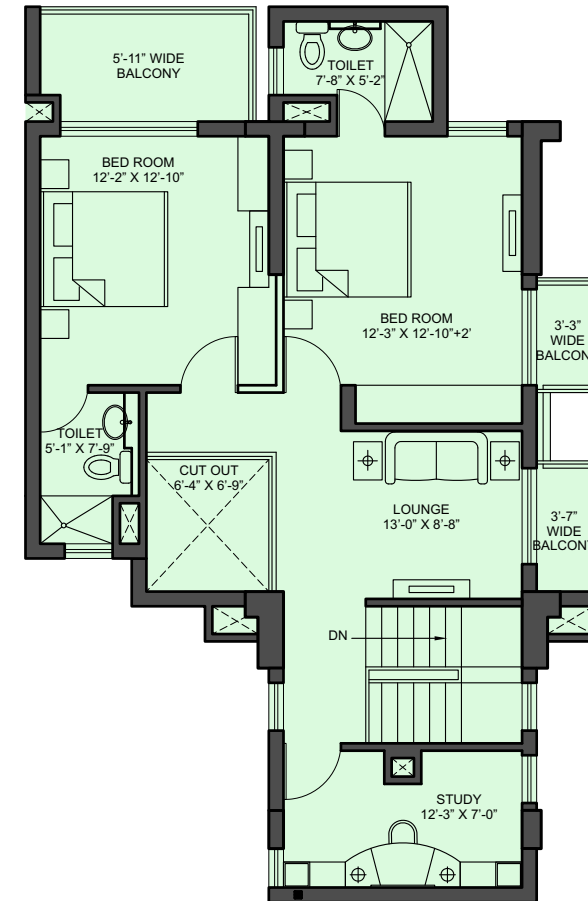

Size - 2746 sq.ft.
LOWER FLOOR

DUPLEX APARTMENT

2 BHK

Size - 2746 sq. ft.
UPPER FLOOR

DUPLEX APARTMENT

3 BHK

Size - 2752 sq.ft.
LOWER FLOOR

DUPLEX APARTMENT

3 BHK

Size - 2752 sq.ft.
UPPER FLOOR

DUPLEX APARTMENT

1 BHK

Size - 2782 sq.ft.
LOWER FLOOR

DUPLEX APARTMENT

2 BHK

Size - 2782 sq.ft.
UPPER FLOOR

DUPLEX APARTMENT

1 BHK

Size - 2762 sq.ft.
LOWER LEVEL

DUPLEX APARTMENT

2 BHK

Size - 2762 sq.ft.
UPPER LEVEL

PENTHOUSE
3 BHK

Size - 3472 sq.ft.
LOWER LEVEL

PENTHOUSE
1 BHK

Size - 3472 sq.ft.
UPPER LEVEL

TERRACE LEVEL

PENTHOUSE
3 BHK

Size - 4068 sq.ft.
LOWER LEVEL

PENTHOUSE
1 BHK

Size - 4068 sq.ft.
UPPER LEVEL

TERRACE LEVEL