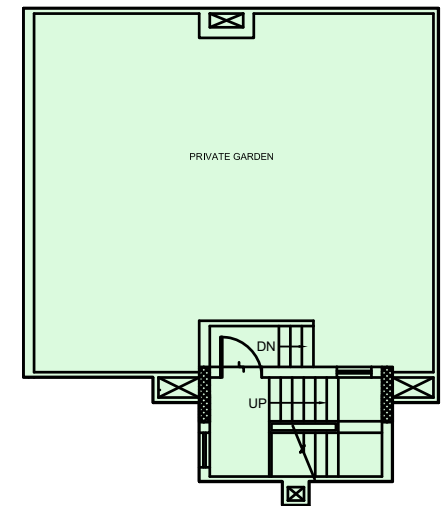

Size - 2746 sq.ft.
LOWER FLOOR

DUPLEX APARTMENT

2 BHK

Size - 2746 sq. ft.
UPPER FLOOR

DUPLEX APARTMENT

3 BHK

Size - 2752 sq.ft.
LOWER FLOOR

DUPLEX APARTMENT

3 BHK

Size - 2752 sq.ft.
UPPER FLOOR

DUPLEX APARTMENT

1 BHK

Size - 2782 sq.ft.
LOWER FLOOR

DUPLEX APARTMENT

2 BHK

Size - 2782 sq.ft.
UPPER FLOOR

DUPLEX APARTMENT

1 BHK

Size - 2762 sq.ft.
LOWER LEVEL

DUPLEX APARTMENT

2 BHK

Size - 2762 sq.ft.
UPPER LEVEL

PENTHOUSE
3 BHK

Size - 3472 sq.ft.
LOWER LEVEL

PENTHOUSE
1 BHK

Size - 3472 sq.ft.
UPPER LEVEL

TERRACE LEVEL

PENTHOUSE
3 BHK

Size - 4068 sq.ft.
LOWER LEVEL

PENTHOUSE
1 BHK

Size - 4068 sq.ft.
UPPER LEVEL

TERRACE LEVEL