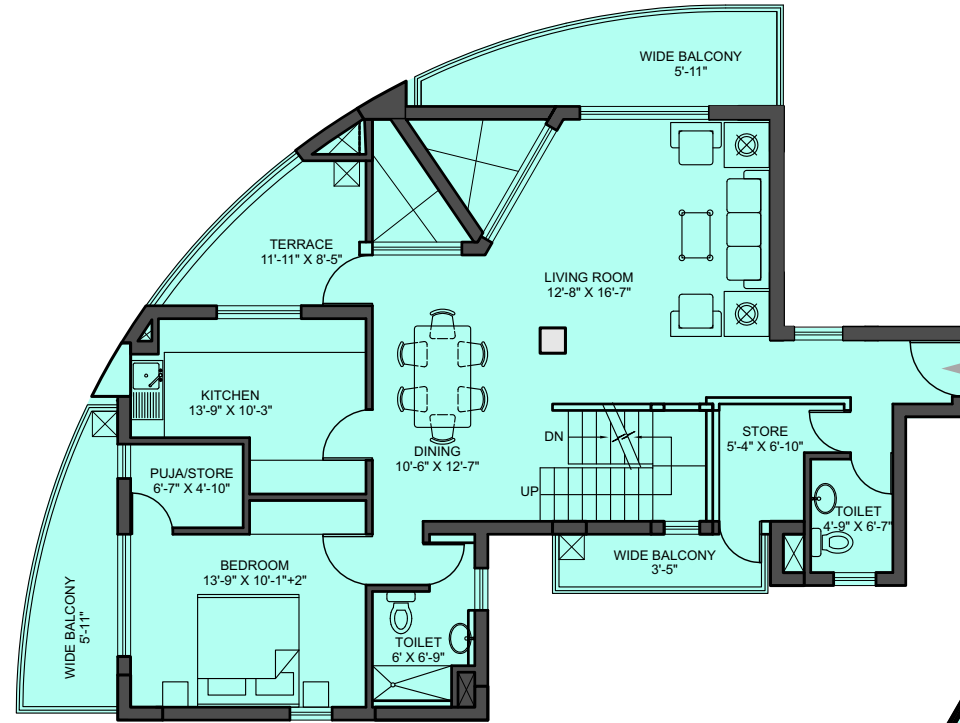

3 BHK

Size - 2752 sq.ft.
UPPER FLOOR

DUPLEX APARTMENT

1 BHK

Size - 2782 sq.ft.
LOWER FLOOR

DUPLEX APARTMENT

2 BHK

Size - 2782 sq.ft.
UPPER FLOOR

DUPLEX APARTMENT

1 BHK

Size - 2762 sq.ft.
LOWER LEVEL

DUPLEX APARTMENT

2 BHK

Size - 2762 sq.ft.
UPPER LEVEL

PENTHOUSE
3 BHK

Size - 3472 sq.ft.
LOWER LEVEL

PENTHOUSE
1 BHK

Size - 3472 sq.ft.
UPPER LEVEL

TERRACE LEVEL

PENTHOUSE
3 BHK

Size - 4068 sq.ft.
LOWER LEVEL

PENTHOUSE
1 BHK

Size - 4068 sq.ft.
UPPER LEVEL

TERRACE LEVEL