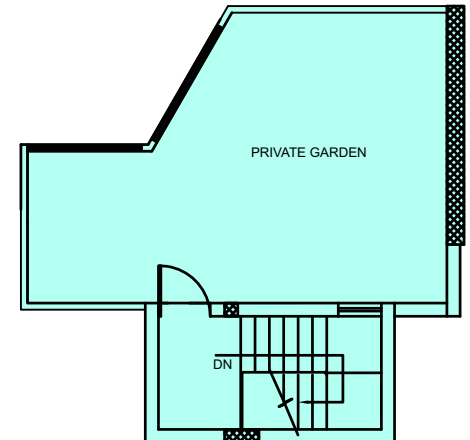

PENTHOUSE
1 BHK

Size - 3472 sq.ft.
UPPER LEVEL

TERRACE LEVEL

PENTHOUSE
3 BHK

Size - 4068 sq.ft.
LOWER LEVEL

PENTHOUSE
1 BHK

Size - 4068 sq.ft.
UPPER LEVEL

TERRACE LEVEL