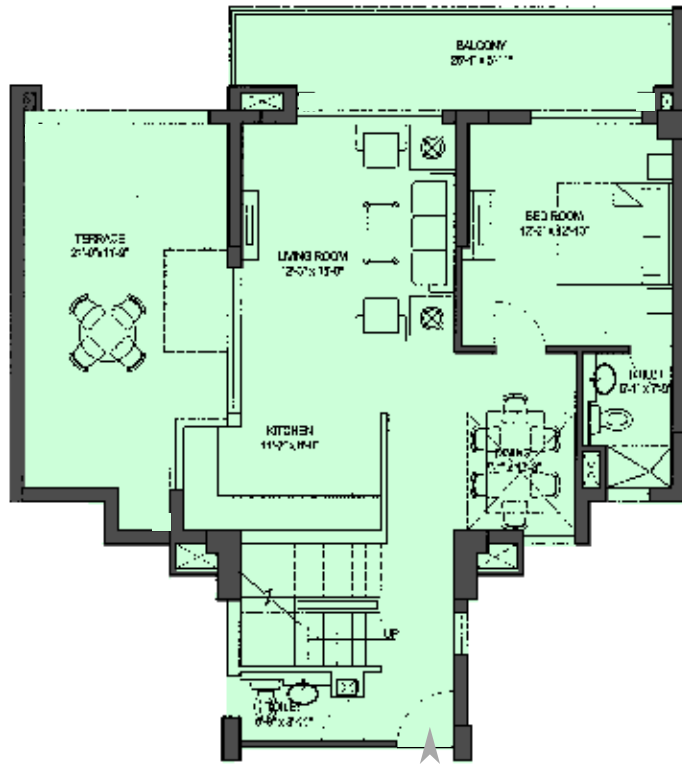

DUPLEX APARTMENT

2 BHK

Size - 2516 sq.ft.
LOWER FLOOR

DUPLEX APARTMENT

2 BHK

Size - 2516 sq.ft.
UPPER FLOOR

DUPLEX APARTMENT

1 BHK

Size - 2746 sq.ft.
LOWER FLOOR

DUPLEX APARTMENT

2 BHK

Size - 2746 sq. ft.
UPPER FLOOR

DUPLEX APARTMENT

3 BHK

Size - 2752 sq.ft.
LOWER FLOOR

DUPLEX APARTMENT

3 BHK

Size - 2752 sq.ft.
UPPER FLOOR

DUPLEX APARTMENT

1 BHK

Size - 2782 sq.ft.
LOWER FLOOR

DUPLEX APARTMENT

2 BHK

Size - 2782 sq.ft.
UPPER FLOOR

DUPLEX APARTMENT

1 BHK

Size - 2762 sq.ft.
LOWER LEVEL

DUPLEX APARTMENT

2 BHK

Size - 2762 sq.ft.
UPPER LEVEL

PENTHOUSE
3 BHK

Size - 3472 sq.ft.
LOWER LEVEL