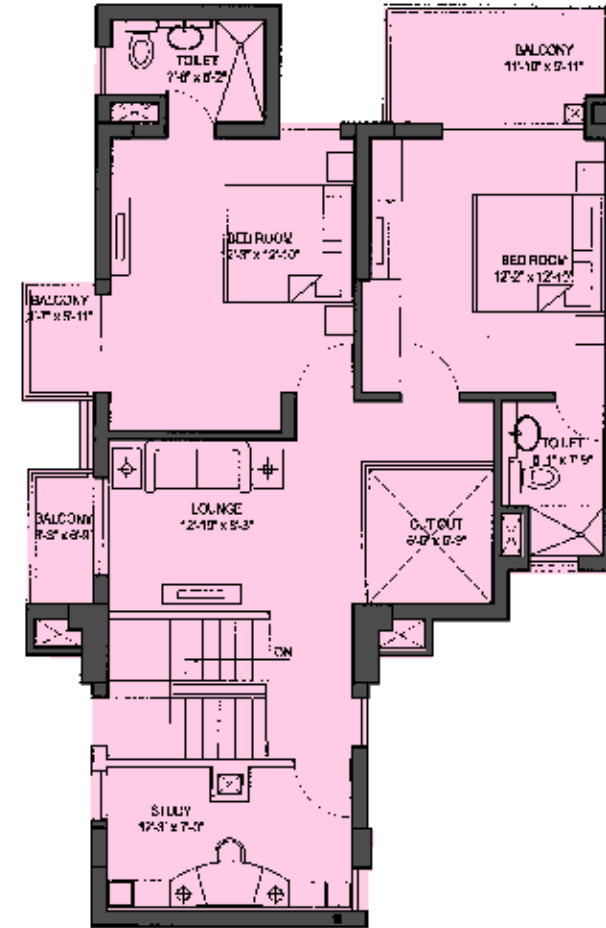

DUPLEX APARTMENT

2 BHK

Size - 2516 sq.ft.
LOWER FLOOR

DUPLEX APARTMENT

2 BHK

Size - 2516 sq.ft.
UPPER FLOOR

DUPLEX APARTMENT

1 BHK

Size - 2746 sq.ft.
LOWER FLOOR

DUPLEX APARTMENT

2 BHK

Size - 2746 sq. ft.
UPPER FLOOR

DUPLEX APARTMENT

3 BHK

Size - 2752 sq.ft.
LOWER FLOOR

DUPLEX APARTMENT

3 BHK

Size - 2752 sq.ft.
UPPER FLOOR

DUPLEX APARTMENT

1 BHK

Size - 2782 sq.ft.
LOWER FLOOR

DUPLEX APARTMENT

2 BHK

Size - 2782 sq.ft.
UPPER FLOOR

DUPLEX APARTMENT

1 BHK

Size - 2762 sq.ft.
LOWER LEVEL

DUPLEX APARTMENT

2 BHK

Size - 2762 sq.ft.
UPPER LEVEL

PENTHOUSE
3 BHK

Size - 3472 sq.ft.
LOWER LEVEL