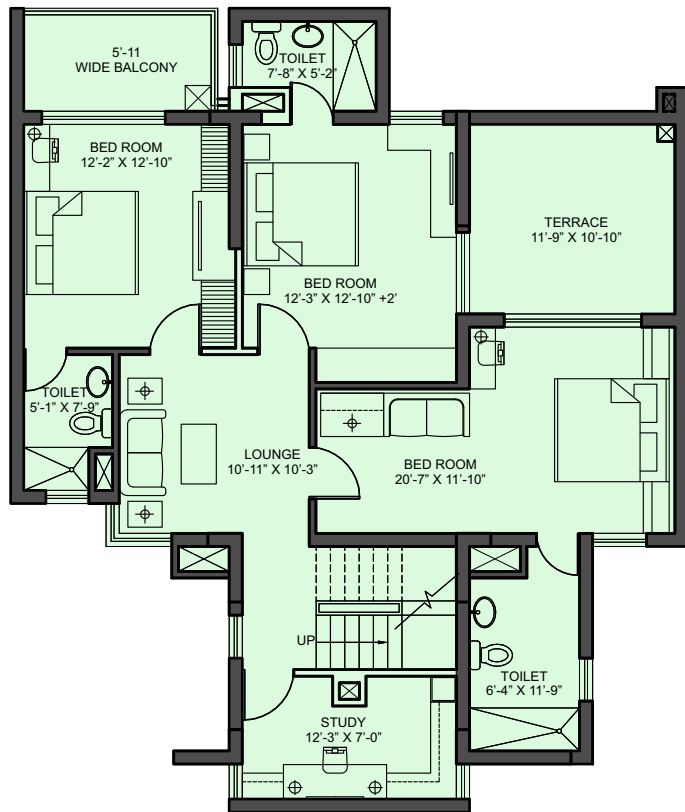

Size - 2746 sq.ft.
LOWER FLOOR

DUPLEX APARTMENT

2 BHK

Size - 2746 sq. ft.
UPPER FLOOR

DUPLEX APARTMENT

3 BHK

Size - 2752 sq.ft.
LOWER FLOOR

DUPLEX APARTMENT

3 BHK

Size - 2752 sq.ft.
UPPER FLOOR

DUPLEX APARTMENT

1 BHK

Size - 2782 sq.ft.
LOWER FLOOR

DUPLEX APARTMENT

2 BHK

Size - 2782 sq.ft.
UPPER FLOOR

DUPLEX APARTMENT

1 BHK

Size - 2762 sq.ft.
LOWER LEVEL

DUPLEX APARTMENT

2 BHK

Size - 2762 sq.ft.
UPPER LEVEL

PENTHOUSE
3 BHK

Size - 3472 sq.ft.
LOWER LEVEL

PENTHOUSE
1 BHK

Size - 3472 sq.ft.
UPPER LEVEL

TERRACE LEVEL

PENTHOUSE
3 BHK

Size - 4068 sq.ft.
LOWER LEVEL

PENTHOUSE
1 BHK

Size - 4068 sq.ft.
UPPER LEVEL

TERRACE LEVEL