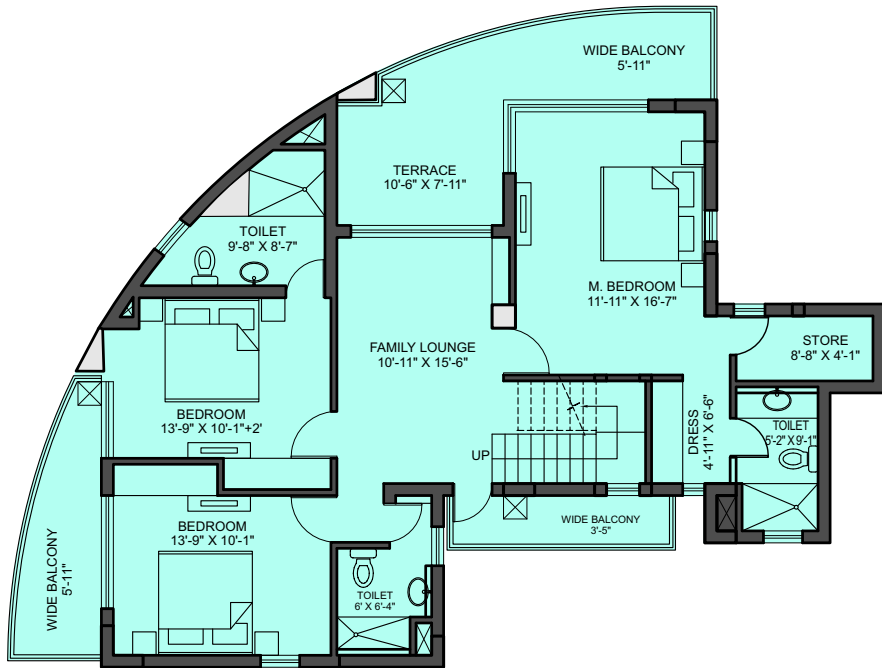

Size - 2746 sq.ft.
LOWER FLOOR

DUPLEX APARTMENT

2 BHK

Size - 2746 sq. ft.
UPPER FLOOR

DUPLEX APARTMENT

3 BHK

Size - 2752 sq.ft.
LOWER FLOOR

DUPLEX APARTMENT

3 BHK

Size - 2752 sq.ft.
UPPER FLOOR

DUPLEX APARTMENT

1 BHK

Size - 2782 sq.ft.
LOWER FLOOR

DUPLEX APARTMENT

2 BHK

Size - 2782 sq.ft.
UPPER FLOOR

DUPLEX APARTMENT

1 BHK

Size - 2762 sq.ft.
LOWER LEVEL

DUPLEX APARTMENT

2 BHK

Size - 2762 sq.ft.
UPPER LEVEL

PENTHOUSE
3 BHK

Size - 3472 sq.ft.
LOWER LEVEL

PENTHOUSE
1 BHK

Size - 3472 sq.ft.
UPPER LEVEL

TERRACE LEVEL

PENTHOUSE
3 BHK

Size - 4068 sq.ft.
LOWER LEVEL

PENTHOUSE
1 BHK

Size - 4068 sq.ft.
UPPER LEVEL

TERRACE LEVEL