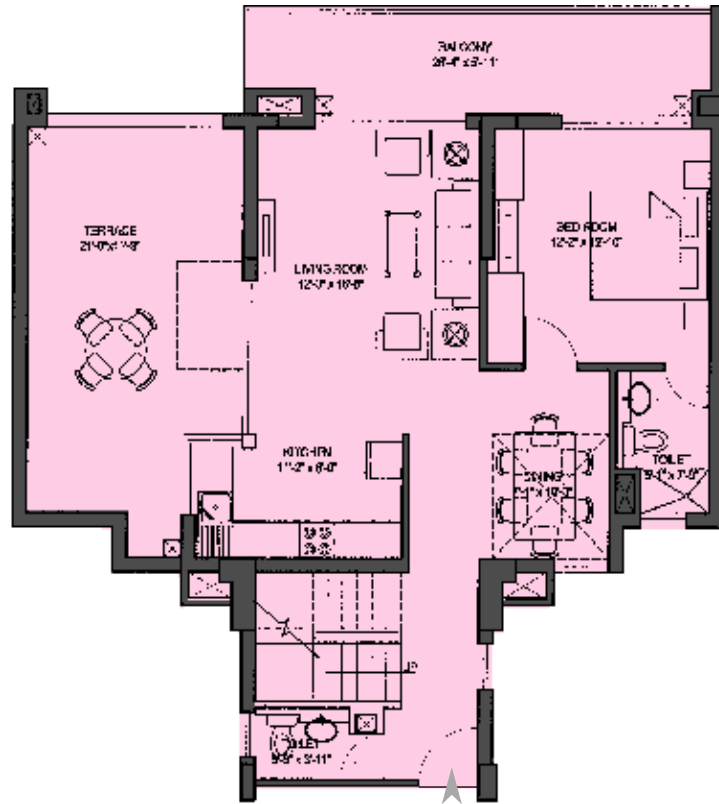

DUPLEX APARTMENT

2 BHK

Size - 2516 sq.ft.
LOWER FLOOR

DUPLEX APARTMENT

2 BHK

Size - 2516 sq.ft.
UPPER FLOOR

DUPLEX APARTMENT

1 BHK

Size - 2746 sq.ft.
LOWER FLOOR

DUPLEX APARTMENT

2 BHK

Size - 2746 sq. ft.
UPPER FLOOR

DUPLEX APARTMENT

3 BHK

Size - 2752 sq.ft.
LOWER FLOOR

DUPLEX APARTMENT

3 BHK

Size - 2752 sq.ft.
UPPER FLOOR

DUPLEX APARTMENT

1 BHK

Size - 2782 sq.ft.
LOWER FLOOR

DUPLEX APARTMENT

2 BHK

Size - 2782 sq.ft.
UPPER FLOOR

DUPLEX APARTMENT

1 BHK

Size - 2762 sq.ft.
LOWER LEVEL

DUPLEX APARTMENT

2 BHK

Size - 2762 sq.ft.
UPPER LEVEL

PENTHOUSE
3 BHK

Size - 3472 sq.ft.
LOWER LEVEL