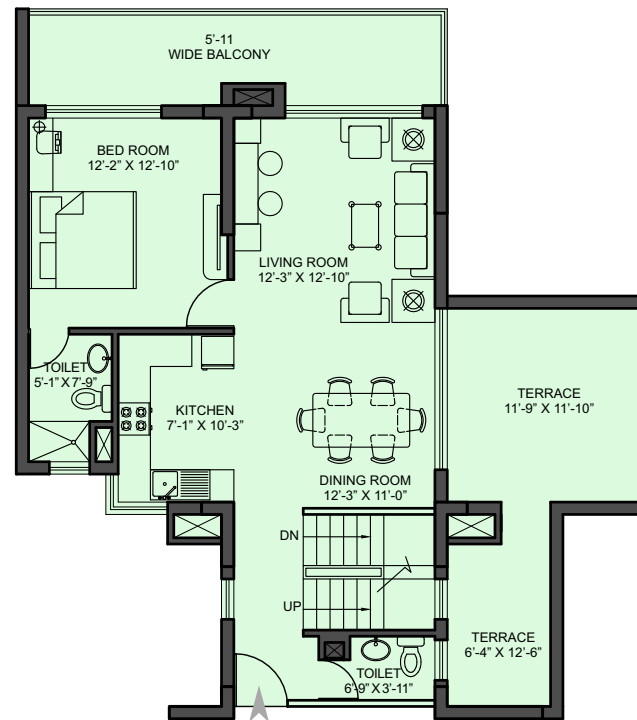

Size - 2746 sq.ft.
LOWER FLOOR

DUPLEX APARTMENT

2 BHK

Size - 2746 sq. ft.
UPPER FLOOR

DUPLEX APARTMENT

3 BHK

Size - 2752 sq.ft.
LOWER FLOOR

DUPLEX APARTMENT

3 BHK

Size - 2752 sq.ft.
UPPER FLOOR

DUPLEX APARTMENT

1 BHK

Size - 2782 sq.ft.
LOWER FLOOR

DUPLEX APARTMENT

2 BHK

Size - 2782 sq.ft.
UPPER FLOOR

DUPLEX APARTMENT

1 BHK

Size - 2762 sq.ft.
LOWER LEVEL

DUPLEX APARTMENT

2 BHK

Size - 2762 sq.ft.
UPPER LEVEL

PENTHOUSE
3 BHK

Size - 3472 sq.ft.
LOWER LEVEL

PENTHOUSE
1 BHK

Size - 3472 sq.ft.
UPPER LEVEL

TERRACE LEVEL

PENTHOUSE
3 BHK

Size - 4068 sq.ft.
LOWER LEVEL

PENTHOUSE
1 BHK

Size - 4068 sq.ft.
UPPER LEVEL

TERRACE LEVEL