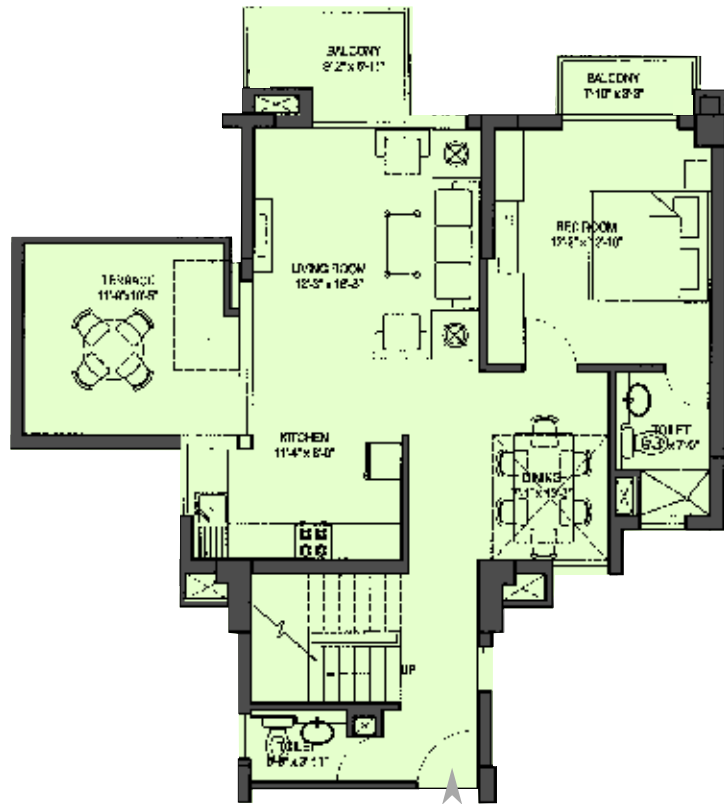

ILD GREENS

Entrance Forecourt
 Plaza & Shopping Centre
 The Boulevard
 Nursery School
 Green Thread (Nature Walks & Fitness Trail)
 Landscaped Tot-Lot & Garden Club
 Swimming Pool, Party Lawns

2 Bedroom Homes - Circular - South
 3 Bedroom Homes - Circular - South
 3 Bedroom & 3/4 Bedroom + Study - South
 3 Bedroom Study - North
 2 Bedroom Homes - North
 Independent Floors

DUPLEX APARTMENT

2 BHK

Size - 2516 sq.ft.
LOWER FLOOR

DUPLEX APARTMENT

2 BHK

Size - 2516 sq.ft.
UPPER FLOOR

DUPLEX APARTMENT

1 BHK

Size - 2746 sq.ft.
LOWER FLOOR

DUPLEX APARTMENT

2 BHK

Size - 2746 sq. ft.
UPPER FLOOR

DUPLEX APARTMENT

3 BHK

Size - 2752 sq.ft.
LOWER FLOOR

DUPLEX APARTMENT

3 BHK

Size - 2752 sq.ft.
UPPER FLOOR

DUPLEX APARTMENT

1 BHK

Size - 2782 sq.ft.
LOWER FLOOR

DUPLEX APARTMENT

2 BHK

Size - 2782 sq.ft.
UPPER FLOOR